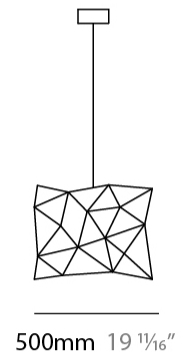

COSMOS ABSTRACT SUSPENSION

D101739-

base number   LED   Color   Finish
Dimming   Temperature   Options

1. To build a product code in our configurator select the specify button on the base model # product page
2. To build a manual product code on this datasheet choose from the options listed below in blue font and add the suffix to the base model #

GENERAL

Series: Cosmos Abstract
Brand: Quasar
Division: Design
Mounting Type: Suspension
Mounting Location: Ceiling
Subcategory: Ambient

PHYSICAL

Shape: Abstract
Length (mm): 1800
Length (in): 70 ⁷/₈
Width (mm): 500
Width (in): 19 ¹¹/₁₆
Height (mm): 400
Height (in): 15 ³/₄
Max. Overall Height (mm): 2400
Max. Overall Height (in): 94 ¹/₂
Light Distribution: Omnidirectional
Weight (kg): 4.5
Weight (lbs): 9.92
[Fixture Finish: NIC / BRA / BBR](#)
Fixture Material: Metal
Cable Details: 2000mm Cable
Upon Request: Custom Sizes

ELECTRICAL

Lamp Type: LED
Input Wattage (W): 36
[Dimming: Non-Dimming / Phase Dimming (120vac Only)](#)
Driver Included: Yes
Driver Location: Integrated
Driver Type: Constant Voltage - Universal
Driver Class: Class 2
Input Voltage (V): 120 - 277
Output Voltage (V): 12
Upon Request: Integral: 0-10Vdc dimming

LED

Number of LEDs: 60
[Color Temperature (°K): 2400 / 2800](#)
Max. Delivered Lumen (lm): 1800 (2800K)
CRI: >90 CRI
Lamp Life (hrs): 50000

OPTICAL

RATINGS AND CERTIFICATIONS

Certified By: Certified for North American Standards
IP rating: IP20