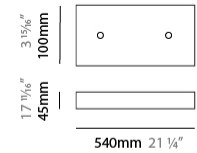

COSMOS ABSTRACT SUSPENSION

D101739-

base number   LED   Color   Finish
Dimming   Temperature   Options

1. To build a product code in our configurator select the specify button on the base model # product page
2. To build a manual product code on this datasheet choose from the options listed below in blue font and add the suffix to the base model #

GENERAL

Series: Cosmos Abstract
Brand: Quasar
Division: Design
Mounting Type: Suspension
Mounting Location: Ceiling
Subcategory: Ambient

PHYSICAL

Shape: Abstract
Length (mm): 1800
Length (in): 70 ⁷/₈
Width (mm): 500
Width (in): 19 ¹¹/₁₆
Height (mm): 400
Height (in): 15 ³/₄
Max. Overall Height (mm): 2400
Max. Overall Height (in): 94 ¹/₂
Light Distribution: Omnidirectional
Weight (kg): 4.5
Weight (lbs): 9.92
[Fixture Finish: NIC / BRA / BBR](#)
Fixture Material: Metal
Cable Details: 2000mm Cable
Upon Request: Custom Sizes

ELECTRICAL

Lamp Type: LED
Input Wattage (W): 36
[Dimming: Non-Dimming / Phase Dimming (120vac Only)](#)
Driver Included: Yes
Driver Location: Integrated
Driver Type: Constant Voltage - Universal
Driver Class: Class 2
Input Voltage (V): 120 - 277
Output Voltage (V): 12
Upon Request: Integral: 0-10Vdc dimming

LED

Number of LEDs: 60
[Color Temperature (°K): 2400 / 2800](#)
Max. Delivered Lumen (lm): 1800 (2800K)
CRI: >90 CRI
Lamp Life (hrs): 50000

OPTICAL

RATINGS AND CERTIFICATIONS

Certified By: Certified for North American Standards
IP rating: IP20