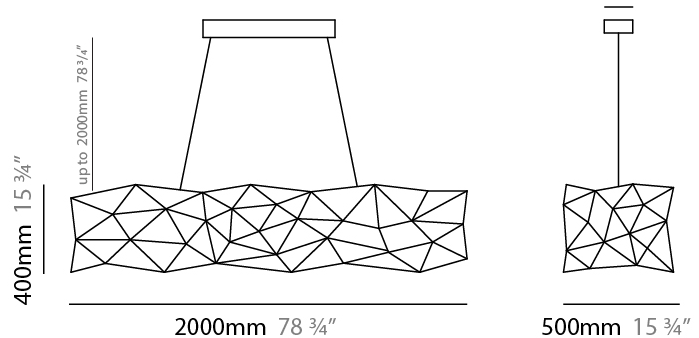

COSMOS ABSTRACT SUSPENSION

D101740-

base number   LED Dimming   Color Temperature   Finish Options

1. To build a product code in our configurator select the specify button on the base model # product page
2. To build a manual product code on this datasheet choose from the options listed below in blue font and add the suffix to the base model #

GENERAL

Series: Cosmos Abstract
Brand: Quasar
Division: Design
Mounting Type: Suspension
Mounting Location: Ceiling
Subcategory: Ambient

PHYSICAL

Shape: Abstract
Length (mm): 2000
Length (in): 78 ¾
Width (mm): 500
Width (in): 19 11/16
Height (mm): 400
Height (in): 15 ¾
Max. Overall Height (mm): 2400
Max. Overall Height (in): 94 ½
Light Distribution: Omnidirectional
Weight (kg): 4.5
Weight (lbs): 9.92
[Fixture Finish: NIC / BRA / BBR](#)
Fixture Material: Metal
Cable Details: 2000mm Cable
Upon Request: Custom Sizes

ELECTRICAL

Lamp Type: LED
Input Wattage (W): 42
[Dimming: Non-Dimming / Phase Dimming (120vac Only)](#)
Driver Included: Yes
Driver Location: Integrated
Driver Type: Constant Voltage - Universal
Driver Class: Class 2
Input Voltage (V): 120 - 277
Output Voltage (V): 12
Upon Request: Integral: 0-10Vdc dimming

LED

Number of LEDs: 70
[Color Temperature (°K): 2400 / 2800](#)
Max. Delivered Lumen (lm): 2100 (2800K)
CRI: >90 CRI
Lamp Life (hrs): 50000

OPTICAL

RATINGS AND CERTIFICATIONS

Certified By: Certified for North American Standards
IP rating: IP20