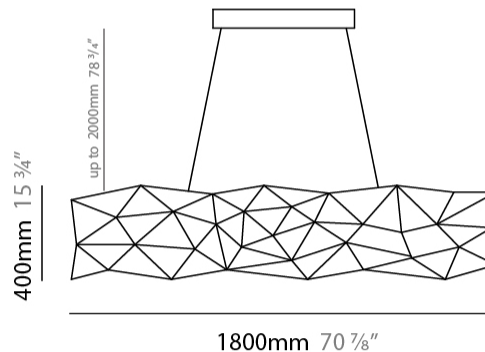

COSMOS ABSTRACT SUSPENSION

D101739-

base number   LED   Color   Finish
Dimming   Temperature   Options

1. To build a product code in our configurator select the specify button on the base model # product page
2. To build a manual product code on this datasheet choose from the options listed below in blue font and add the suffix to the base model #

GENERAL

Series: Cosmos Abstract
Brand: Quasar
Division: Design
Mounting Type: Suspension
Mounting Location: Ceiling
Subcategory: Ambient

PHYSICAL

Shape: Abstract
Length (mm): 1800
Length (in): 70 ⁷/₈
Width (mm): 500
Width (in): 19 ¹¹/₁₆
Height (mm): 400
Height (in): 15 ³/₄
Max. Overall Height (mm): 2400
Max. Overall Height (in): 94 ¹/₂
Light Distribution: Omnidirectional
Weight (kg): 4.5
Weight (lbs): 9.92
[Fixture Finish: NIC / BRA / BBR](#)
Fixture Material: Metal
Cable Details: 2000mm Cable
Upon Request: Custom Sizes

ELECTRICAL

Lamp Type: LED
Input Wattage (W): 36
[Dimming: Non-Dimming / Phase Dimming (120vac Only)](#)
Driver Included: Yes
Driver Location: Integrated
Driver Type: Constant Voltage - Universal
Driver Class: Class 2
Input Voltage (V): 120 - 277
Output Voltage (V): 12
Upon Request: Integral: 0-10Vdc dimming

LED

Number of LEDs: 60
[Color Temperature (°K): 2400 / 2800](#)
Max. Delivered Lumen (lm): 1800 (2800K)
CRI: >90 CRI
Lamp Life (hrs): 50000

OPTICAL

RATINGS AND CERTIFICATIONS

Certified By: Certified for North American Standards
IP rating: IP20